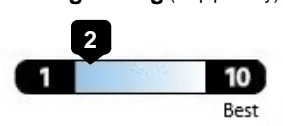

Actual results will vary for many reasons, including driving conditions and how you drive and maintain your vehicle. The average new vehicle gets 29 MPG and costs $8,500 to fuel over 5 years. Cost estimates are based on 15,000 miles per year at $4.15 per gallon. MPGe is miles per gallon equivalent. Vehicle emissions are a significant cause of climate change and smog.

fueleconomy.gov

Calculate personalized estimates and compare vehicles