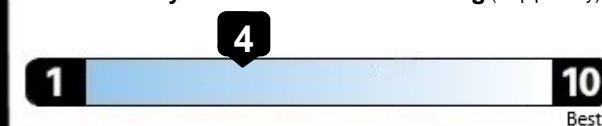

EPA DOT Fuel Economy and Environment

Gasoline Vehicle

Fuel Economy
22 MPG
Midsize cars range from 15 to 139 MPG. The best vehicle rates 146 MPGe.
19 city 26 highway
4.5 gallons per 100 miles

You spend $5,750 more in fuel costs over 5 years compared to the average new vehicle.

Annual fuel cost
$2,850

Fuel Economy & Greenhouse Gas Rating (tailpipe only)

This vehicle emits 412 grams CO₂ per mile. The best emits 0 grams per mile (tailpipe only). Producing and distributing fuel also creates emissions; learn more at fueleconomy.gov.

Smog Rating (tailpipe only)