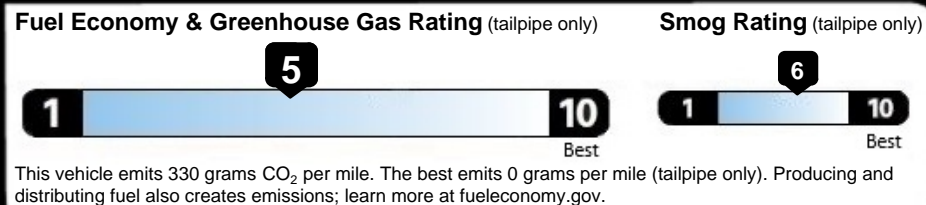

- Leather-Trimmed Upholstery
- Heated Leather Wrapped Steering Wheel
- Keyless Access w/ Push-Button Start & Power Rear Gate
- 60/40 Split Fold-Down Rear Seatback & Multi-Use Cargo Cover
- 10-Way Power Driver's Seat: Includes 2-Way Lumbar Support
- 8-Way Power Front Passenger Seat
- All-Weather Package w/ Heated Front Seats
- Heated Rear Seat: Outboard Seat Positions

LIMITED WARRANTY/ROADSIDE ASSISTANCE

- 3 Years / 36,000 Miles Basic
- 5 Years / 60,000 Miles Powertrain
- 5 Years / Unlimited Mileage Rust Perforation
- 3 Years / 36,000 24/7 Roadside Assistance
- See Owner Info Kit & Warranty for Details

OPTIONAL EQUIPMENT AND OTHER ITEMS

Manufacturer's Suggested Retail Price	$41,715.00
Exterior Color: Sapphire Blue Pearl	
Full Tank of Gas	INCLD
Standard Option: 34	
Outback Mirror Package	$751.00
Auto-Dimming Mirror with Compass and HomeLink	
Auto-Dimming Exterior Mirror	
Splash Guards	$202.00
Rear Bumper Cover	$187.00
Rear Seatback Protector	$156.00
LED Upgrade	$79.00

EPA DOT Fuel Economy and Environment

Gasoline Vehicle

Fuel Economy

27 MPG Small SUVs range from 14 to 138 MPG. The best vehicle rates 146 MPGe.

25 city
31 highway

3.7 gallons per 100 miles

You spend $750 more in fuel costs over 5 years compared to the average new vehicle.

Annual fuel cost **$1,850**

Actual results will vary for many reasons, including driving conditions and how you drive and maintain your vehicle. The average new vehicle gets 29 MPG and costs $8,500 to fuel over 5 years. Cost estimates are based on 15,000 miles per year at $3.30 per gallon. MPGe is miles per gallon equivalent. Vehicle emissions are a significant cause of climate change and smog.

fueleconomy.gov

Calculate personalized estimates and compare vehicles

Smartphone QR Code™

PARTS CONTENT INFORMATION

FOR VEHICLES IN THIS CARLINE:	FOR THIS VEHICLE:
U.S./CANADIAN PARTS CONTENT: 0%	FINAL ASSEMBLY POINT: OTA, GUNMA, JAPAN
MAJOR SOURCES OF FOREIGN PARTS CONTENT: JAPAN: 85%	COUNTRY OF ORIGIN: JAPAN
	ENGINE: JAPAN
	TRANSMISSION: JAPAN

Note: Parts content does not include final assembly, distribution, or other non-parts costs.

Privacy Notice
www.subaru.com/company/privacy.html

Destination and Delivery **$1,450.00**
Total Suggested Retail Price $44,540.00

THIS LABEL HAS BEEN APPLIED PURSUANT TO FEDERAL LAW, DO NOT REMOVE OR ALTER PRIOR TO THE DELIVERY TO THE ULTIMATE PURCHASER.